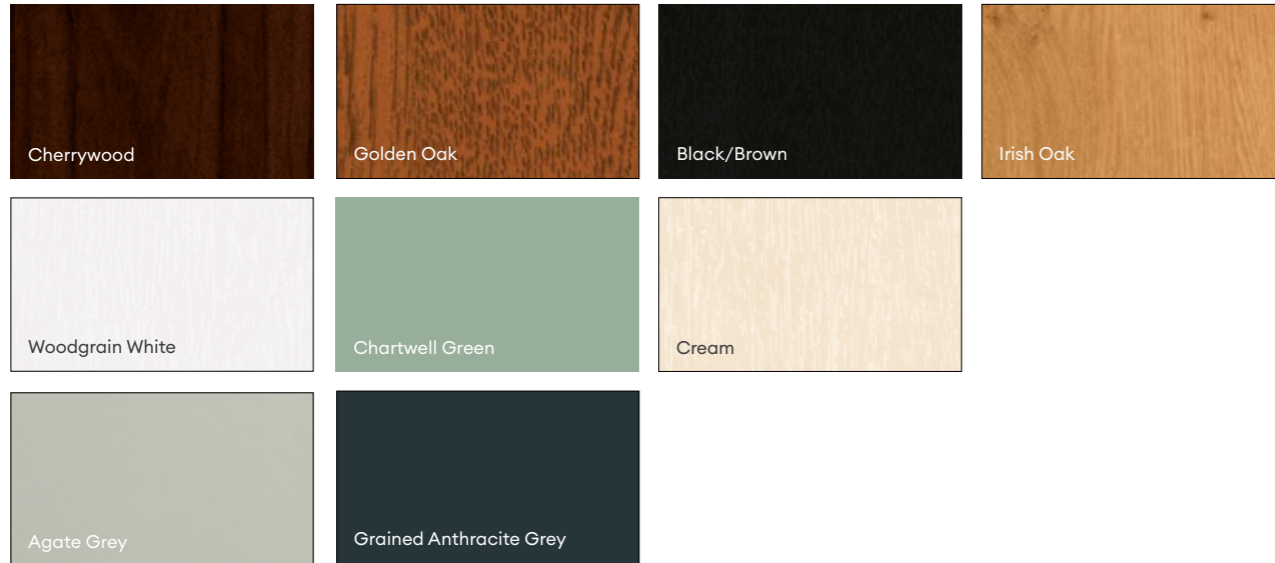

FIND YOUR PERFECT COLOUR AND FINISH

GONE ARE THE DAYS WHEN YOU COULD HAVE ANY COLOUR OF PVCU WINDOW YOU LIKE, SO LONG AS IT'S WHITE. KÖMMERLING VERTICAL SLIDING SASH WINDOWS OFFER YOU A WHOLE WORLD OF COLOUR CHOICES AND FINISHES - FROM THE TRADITIONAL TO THE CONTEMPORARY. FROM THE BOLD TO THE UNDERSTATED. AND EVERYTHING IN-BETWEEN.