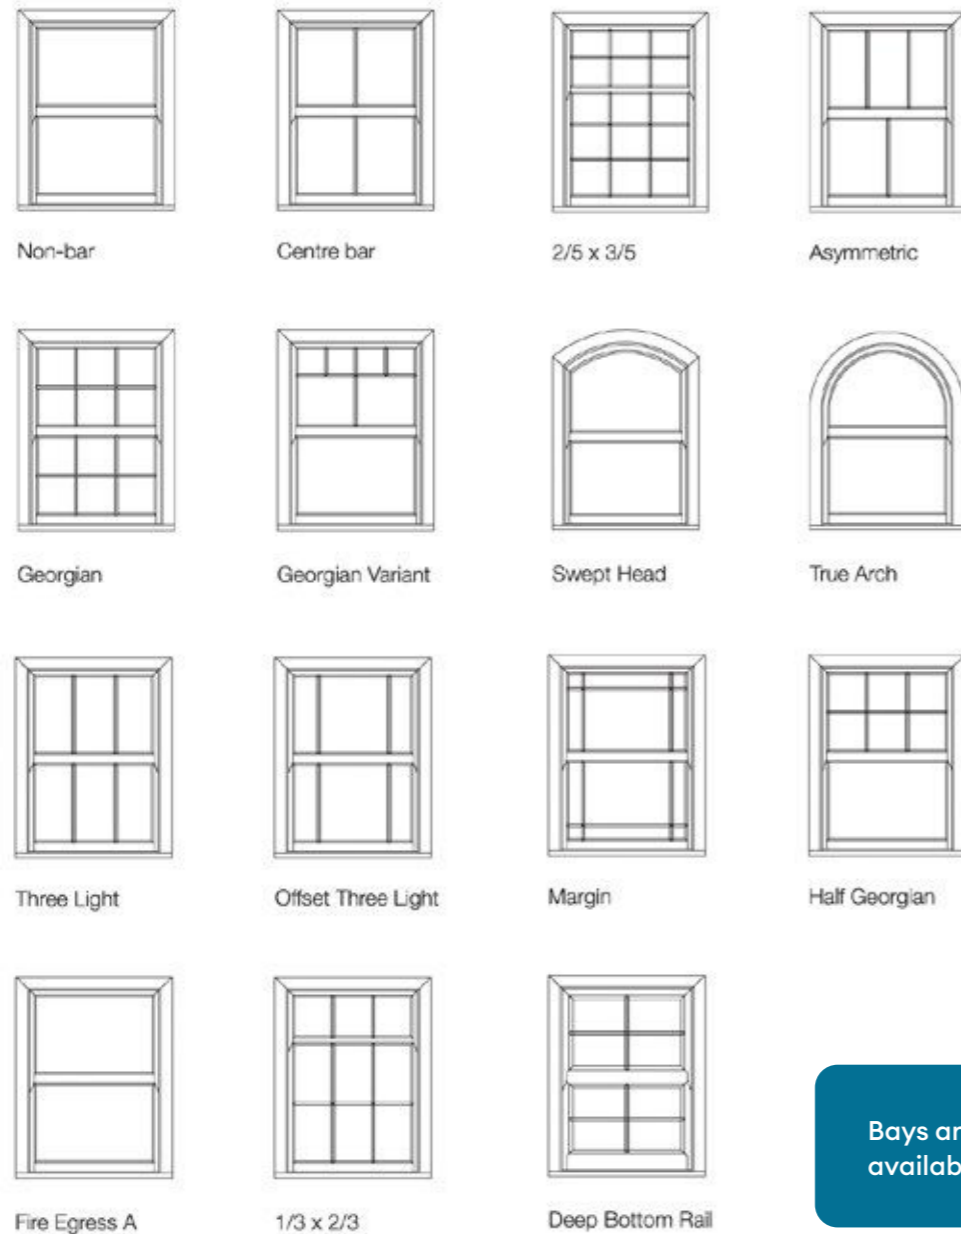

FIND YOUR PERFECT COLOUR AND FINISH

GONE ARE THE DAYS WHEN YOU COULD HAVE ANY COLOUR OF PVCU WINDOW YOU LIKE, SO LONG AS IT'S WHITE. KÖMMERLING VERTICAL SLIDING SASH WINDOWS OFFER YOU A WHOLE WORLD OF COLOUR CHOICES AND FINISHES - FROM THE TRADITIONAL TO THE CONTEMPORARY. FROM THE BOLD TO THE UNDERSTATED. AND EVERYTHING IN-BETWEEN.

High quality balance weights and hardware are fixed to integral reinforcements for a reliable and smooth opening time after time. Hardware is available in White, Gold, Chrome and Satin Chrome.

To achieve a traditional look without the need for individual units of glass, our vertical sliding sash windows offer a choice of internal/external glazing bars. Run-through sash horns provide an alternative decorative option for a truly authentic look.

SHAPES AND STYLES

Our vertical sliding sash windows can be manufactured to a style that suits you. Here are just a few examples of the bar layouts available. Our windows come with equal sized top and bottom sashes as standard, however we are able to manufacture other split ratios at your request.